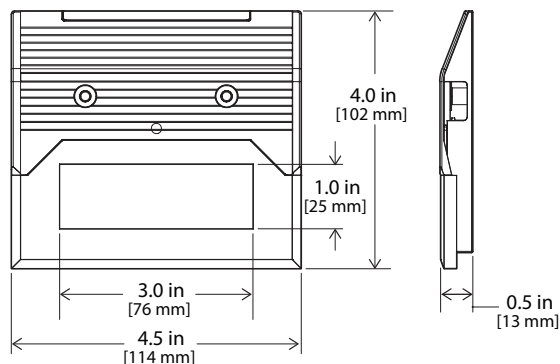

Vanguard™

FLUSH RACEWAY ILLUMINATED DISPLAY

DIMENSIONAL INFORMATION

LENS GRAPHICS

GROUP 100 TEXT EXAMPLES – Arial Font Only

GROUP 300 GRAPHIC EXAMPLES – Standard Information Signs/Arial Font Only

GROUP 500 GRAPHIC EXAMPLES – Custom Graphic (Customer Supplied Art)

Tempo products and technologies are protected under one or more US and International patents.

Tempo reserves the right to change materials or modify the design of its product without notification as part of the company's continuing product improvement program. Please consult www.tempolc.com for the most up-to-date specifications and technical data.