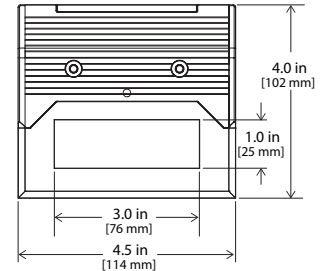

SEE ALSO

- Vanguard Flush Carpet Mount Illuminated Display
- Vanguard Surface Mount Illuminated Display

Buy Tempo
Buy American

WARRANTY

Tempo provides a 2-year limited warranty.

86,000 HOURS

L85 LUMEN MAINTENANCE
LED Luminaires will reach 85% of initial lumen output at or beyond 86,000 hours at 25°C.