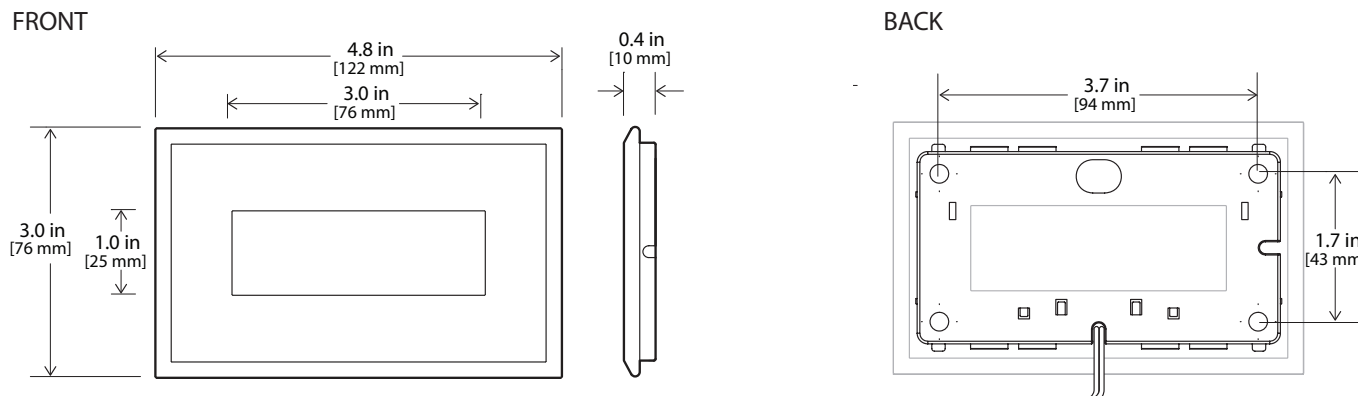

Vanguard™

FLUSH CARPET MOUNT ILLUMINATED DISPLAY

DIMENSIONAL INFORMATION