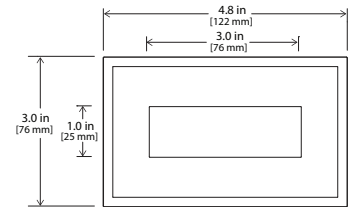

SEE ALSO

- Vanguard Surface Mount Illuminated Display
- Vanguard Flush Raceway Illuminated Display

**Buy Tempo
Buy American**

WARRANTY

Tempo provides a 2-year limited warranty.

86,000 HOURS

L85 LUMEN MAINTENANCE
LED Luminaires will reach 85% of initial lumen output at or beyond 86,000 hours at 25°C.