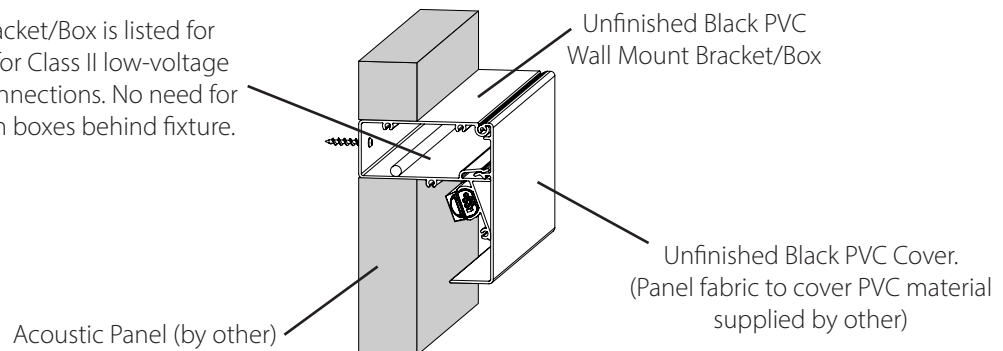

ORDERING INFORMATION - LIGHT FIXTURE

Example: SG3R-LL-00-2-RD-6

Soft Graze, C3R, Frosted Lens, Std Spacing, 2w/ft, Red LED, Black Finish, 6' Long

SG	3R	LL				B	
Series	Platform	Optic/Lens/Diffuser	Module Spacing	Watts/Foot	LED Color	Finish	Fixture Length¹
Soft Graze	3R C3R	LL Lightly Frosted Lens	00 0" (Std)	2 2.0 W/ft (12VDC)	16 1600K 20 2000K 22 2200K 27 2700K 30 3000K 35 3500K 40 4000K 50 5000K RD Red (~ 625nm) GR Green (~ 545nm) BL Blue (~ 470nm) AM Amber (~ 590nm)	B Black	1 1 foot 2 2 feet 3 3 feet 4 4 feet 5 5 feet 6 6 feet .25 3 inch .50 6 inch .75 9 inch
				3 3.0 W/ft (24VDC)	RGB RGB Color Changing		1 1 foot 2 2 feet 3 3 feet 4 4 feet 5 5 feet 6 6 feet
				6 6.0 W/ft (RGB only)			

NOTES:

(1) Fixture length measured in feet.

1/4 foot, 1/2 foot and 3/4 foot options available to complete runs or transitions less than one foot. Use ordering codes .25, .50, .75 (excludes RGB)

ORDERING INFORMATION - SOFT GRAZE HOUSING

SOFT GRAZE HOUSING (LED FIXTURE SOLD SEPARATE)		
SGWM-BK	Soft Graze Wall Mount Housing Bracket/Box and Cover, in increments of 8 feet	
SGWM-EC-BK	Soft Graze Wall Mount End Cap	
SGWM-MTG-KIT	Soft Graze Wall Mount Alignment Pin & Clip Kit (used to connect Soft Graze sections)	
SGWM-INSERT-BK	Optional Soft Graze Wall Mount Insert - adds structural support where needed	

Wall Mount Bracket/Box is listed for use as wireway for Class II low-voltage runs and wire connections. No need for separate junction boxes behind fixture.