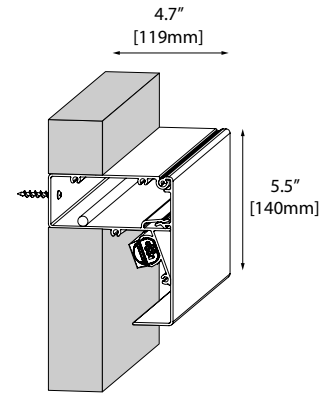

LIGHT CHARACTERISTICS

- Available in static CCT, Red, Green, Blue and Amber.
- RGB color changing also available
- Consult factory for custom LED colors