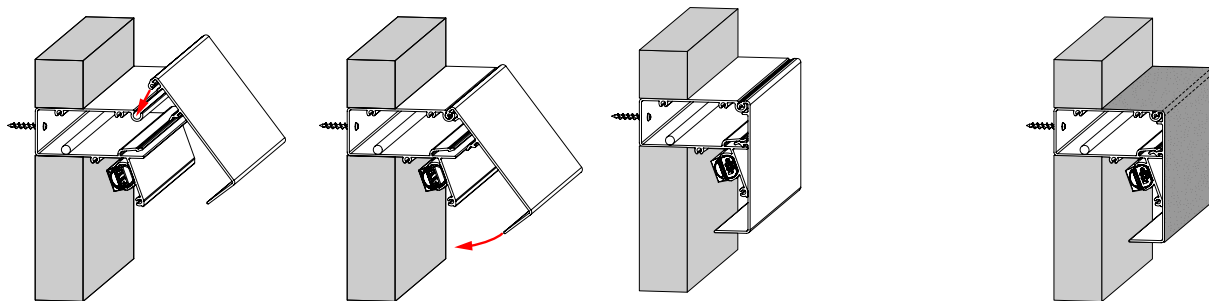

Locking Hinge Assembly for simple installation

Sound Panel Fabric to cover Soft Graze
supplied by other

Tempo products and technologies are protected under one or more US and International patents.

Tempo reserves the right to change materials or modify the design of its product without notification as part of the company's continuing product improvement program. Please consult www.tempoindustries.com for the most up-to-date specifications and technical data.