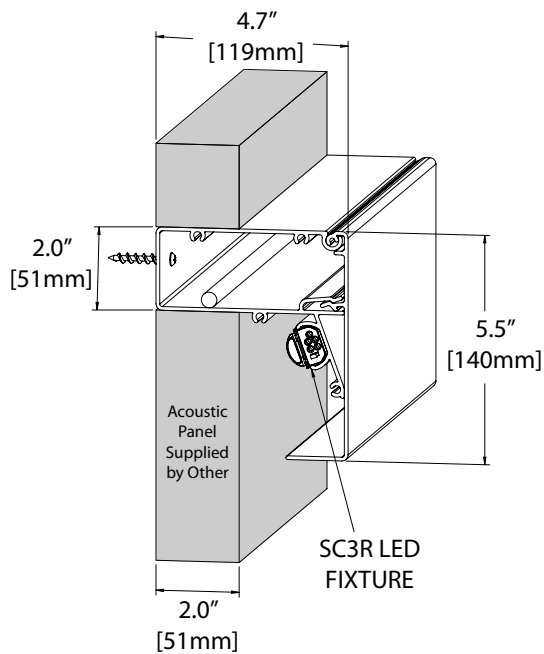

Soft Graze

WALL MOUNT LINEAR LED ACCENT LIGHTING

DIMENSIONAL INFORMATION

SGWM-INSERT-BK
Provides structural support where needed
without compromising wireway