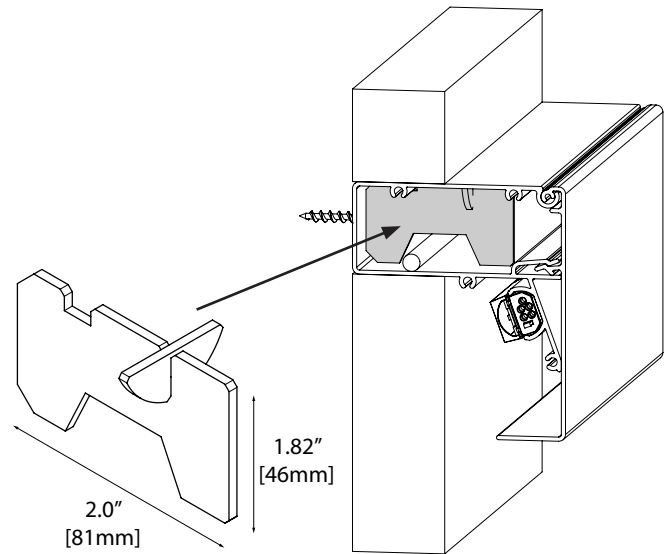

Soft Graze

WALL MOUNT LINEAR LED ACCENT LIGHTING

DIMENSIONAL INFORMATION

SGWM-INSERT-BK
Provides structural support where needed
without compromising wireway