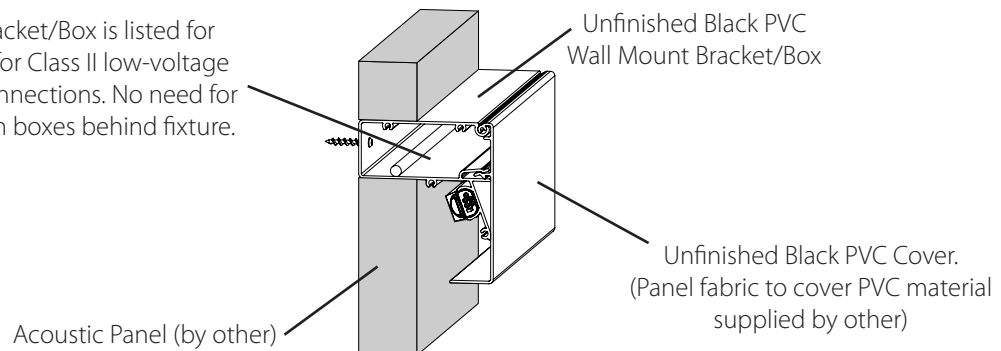

ORDERING INFORMATION - LIGHT FIXTURE

Example: SG3R-LL-00-2-RD-6

Soft Graze, C3R, Frosted Lens, Std Spacing, 2w/ft, Red LED, Black Finish, 6' Long

SG	3R	LL				B		
Series	Platform	Optic/Lens/Diffuser	Module Spacing	Watts/Foot	LED Color	Finish	Fixture Length¹	
Soft Graze	3R C3R	LL Lightly Frosted Lens	00 0" (Std)	2 2.0 W/ft (12VDC)	16 1600K 20 2000K 22 2200K 27 2700K 30 3000K 35 3500K 40 4000K 50 5000K RD Red (~ 625nm) GR Green (~ 545nm) BL Blue (~ 470nm) AM Amber (~ 590nm)	B Black	1 1 foot 2 2 feet 3 3 feet 4 4 feet 5 5 feet 6 6 feet .25 3 inch .50 6 inch .75 9 inch	
				3 3.0 W/ft (24VDC)	RGB RGB Color Changing		B Black	1 1 foot 2 2 feet 3 3 feet 4 4 feet 5 5 feet 6 6 feet
				6 6.0 W/ft (RGB only)				

NOTES:

(1) Fixture length measured in feet.

1/4 foot, 1/2 foot and 3/4 foot options available to complete runs or transitions less than one foot. Use ordering codes .25, .50, .75 (excludes RGB)

ORDERING INFORMATION - SOFT GRAZE HOUSING

SOFT GRAZE HOUSING (LED FIXTURE SOLD SEPARATE)		
SGWM-BK	Soft Graze Wall Mount Housing Bracket/Box and Cover, in increments of 8 feet	
SGWM-EC-BK	Soft Graze Wall Mount End Cap	
SGWM-MTG-KIT	Soft Graze Wall Mount Alignment Pin & Clip Kit (used to connect Soft Graze sections)	
SGWM-INSERT-BK	Optional Soft Graze Wall Mount Insert - adds structural support where needed	

Wall Mount Bracket/Box is listed for use as wireway for Class II low-voltage runs and wire connections. No need for separate junction boxes behind fixture.