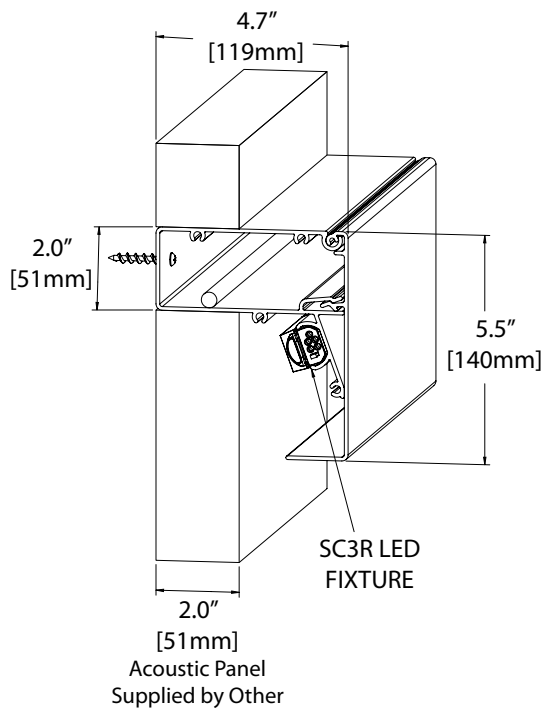

Soft Graze

WALL MOUNT LINEAR LED ACCENT LIGHTING

DIMENSIONAL INFORMATION

SGWM-INSERT-BK
Provides structural support where needed
without compromising wireway