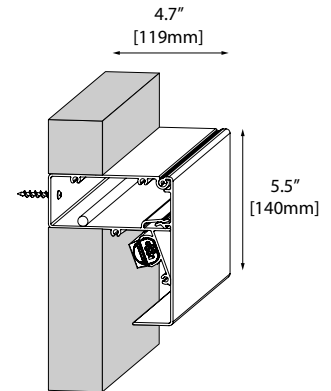

LIGHT CHARACTERISTICS

- Available in static CCT, Red, Green, Blue and Amber.
- RGB color changing also available
- Consult factory for custom LED colors