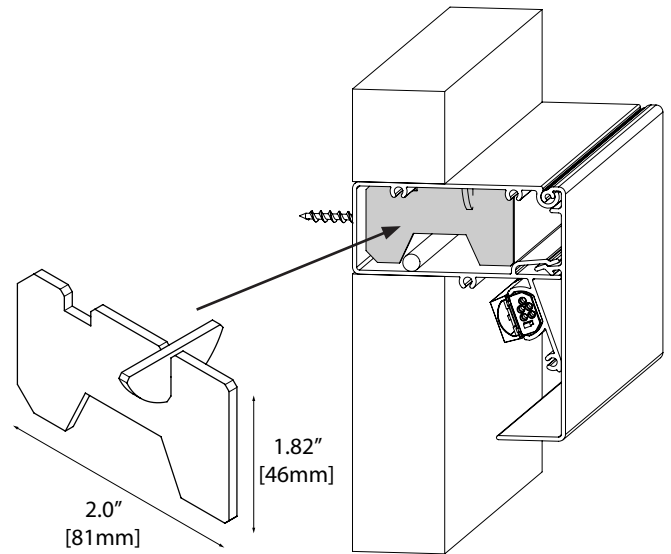

Soft Graze

WALL MOUNT LINEAR LED ACCENT LIGHTING

DIMENSIONAL INFORMATION

SGWM-INSERT-BK
Provides structural support where needed
without compromising wireway