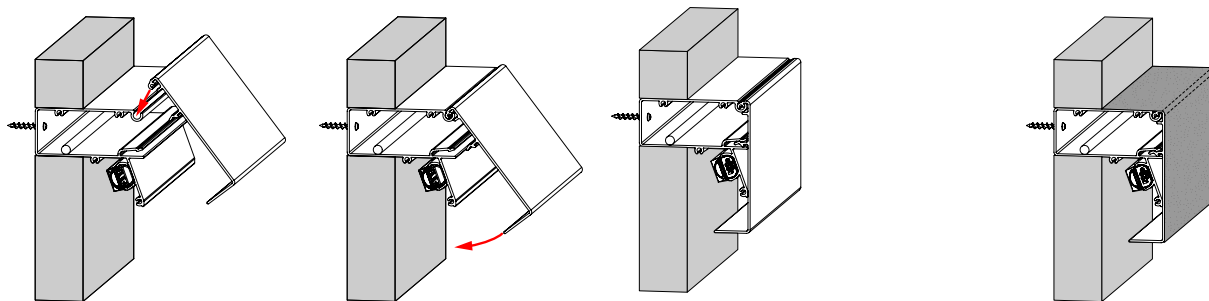

Locking Hinge Assembly for simple installation

Sound Panel Fabric to cover Soft Graze
supplied by other

Tempo products and technologies are protected under one or more US and International patents.

Tempo reserves the right to change materials or modify the design of its product without notification as part of the company's continuing product improvement program. Please consult www.tempoindustries.com for the most up-to-date specifications and technical data.